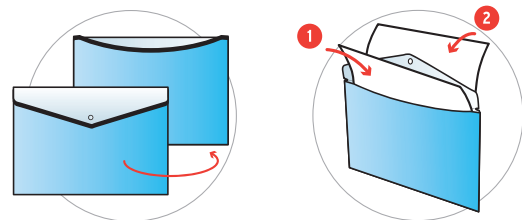

POCHETTE ENVELOPPE A5 25 x 18 cm
Polypropylène 2/10
Fermeture par scratch - Double poche
FLAT A5 ENVELOPE
PP 0,2 - Scratch closure - 2 pockets

REF.
P173115 25 3 135251 641157

A5

New design