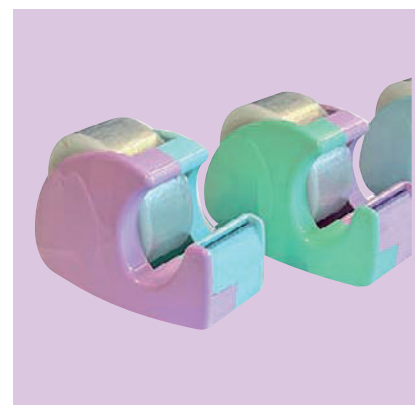

follow the PASTEL 2.0

DISCOVER THE COLLECTIONS

KEEP COLOUR PASTEL 2.0

A WORLD OF PASTEL COLOURS