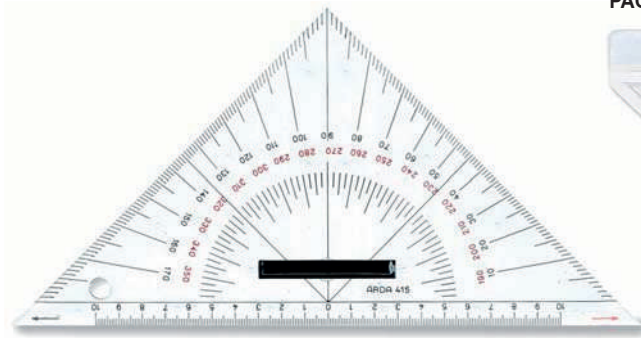

Squadre nautiche 45° 26 cm

Set square 45° 26 cm
Equerres 45° 26 cm

plexiglas

PACKAGING x ref. 415 - 416 - 417

Ref. 415 Con pomolo e millimetratura con linea di fede.
With grip, graduated with hypotenuse scale detached from edge.
Avec poignée et graduation hypotenuse détachée du bord.