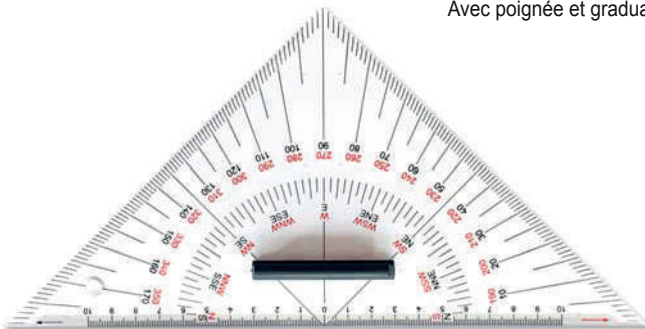

Ref. 416 Con pomolo, millimetratura con linea di fede sul bordo.
With grip, graduated with hypotenuse scale on the edge.
Avec poignée et graduation hypotenuse sur le bord.