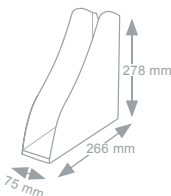

Portacorrispondenza Vintage

Letter tray - Corbeille à courrier

Per A4 fino a cm 23 x 32. Sovrapponibile diritto o a scalare. A richiesta sono disponibili distanziali per sovrapporre due o più pezzi raddoppiando lo spazio tra i portacorrispondenza. Finitura lucida.

Takes A4 sheets up to cm 23 x 32. Can be stacked vertically or in steps, remaining stable. Plastic risers are available optional for stacking of two or more trays in order to double storage space. Glossy finish.

Accepte le format A4 et jusqu'à cm 23 x 32. Empilable en vertical ou à échelle. Sont disponibles des rehausseurs pour la superposition de plus corbeilles et doubler l'espace utile entre les corbeilles. Finition brillante.

Tabuleiro de secretária plástico ARDA Vintage Sugar

P194157