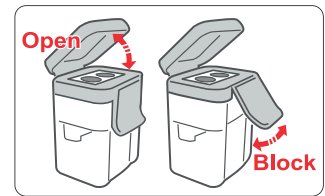

Afia tripla com depósito ARDA Keep Colour cores pastel sortido

P189221

Display 12 pcs

MADE IN ITALY
 ITALIAN QUALITY & STYLE

Chiusura di sicurezza
 Security closure
 Fermeture de sécurité

SMART PASTEL BICOLOR 2.0