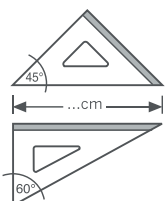

**PUNTE
ARROTONDATE
DI SICUREZZA**

**ROUND EDGES
FOR SECURITY**

**BOUTS ROUNDS POUR
PLUS DE SÉCURITÉ**