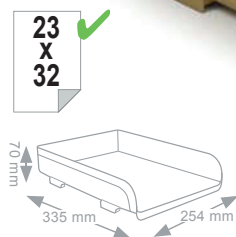

Portariviste Vintage

Magazine le holder - Porte revues

Per archiviare riviste, cataloghi, cartelline. Le aperture sul dorso permettono di intravedere il contenuto. La soglia anteriore molto bassa permette di estrarre con facilità i documenti dall'archivio.

To file magazines, catalogues and dossiers. The content can be clearly seen, the open front makes it possible to extract archived material with ease.

Pour ranger les dossiers. La forme et les ouvertures à l'arrière permettent d'entrevoir le contenu et le seuil avant très bas facilite la saisie des documents.

Porta-revistas 75mm ARDA Vintage Caramel

P194162