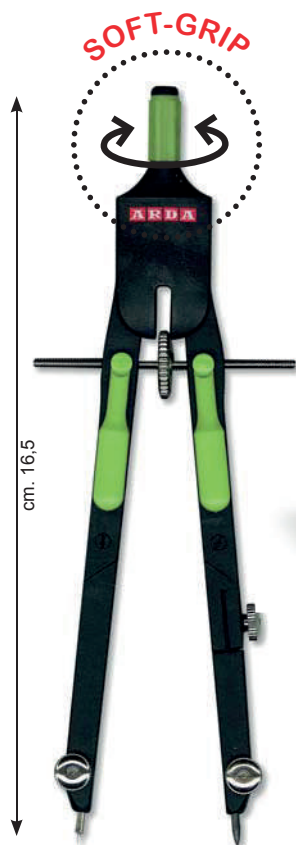

Articoli ecosostenibili in
PLASTICA RICICLATA
RECYCLED PLASTIC