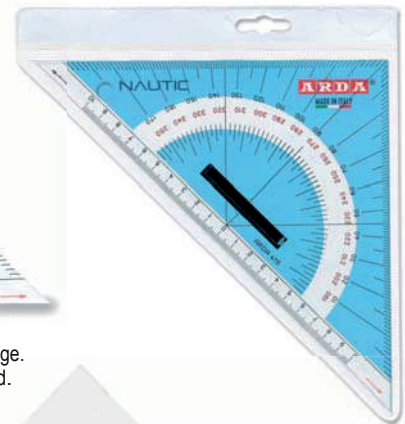

Ref. 416 Con pomolo, millimetratura con linea di fede sul bordo.
With grip, graduated with hypotenuse scale on the edge.
Avec poignée et graduation hypotenuse sur le bord.