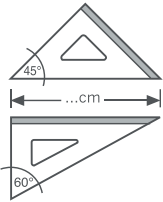

Esquadro ARDA Re-Generation 45°/30cm

P189160