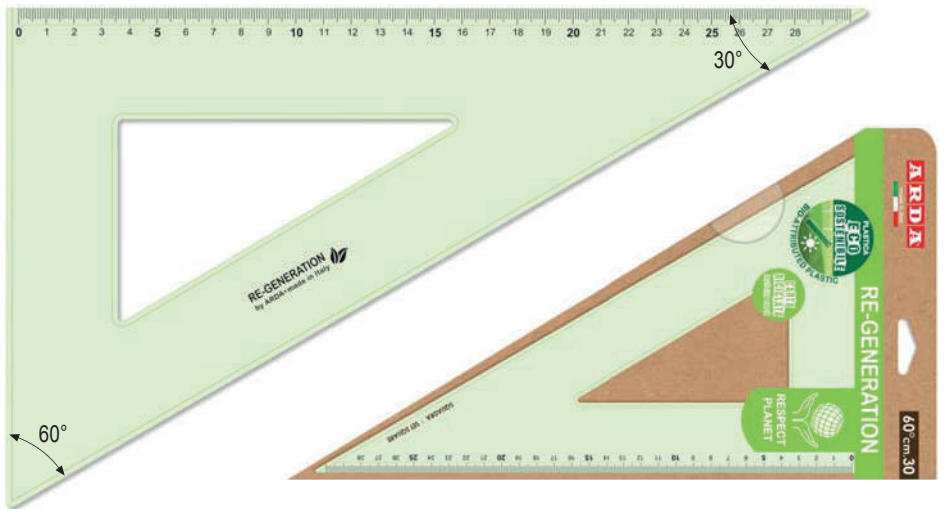

Esquadro ARDA Re-Generation 60°/30cm

P189161